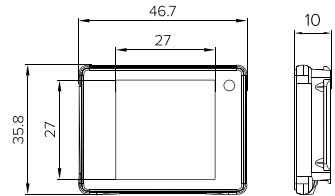

## TECHNICAL SPECIFICATIONS

Dimensions (mm)	50.1*25.3*5.95
Weight (g)	8
Case Colour	METAL
Temperature	0°~40°C
Humidity (%RH)	45~65
Protection Level	IP54
Led	7 colours
Refresh Rate	60.000 labels/hour
Certifications	ROHS, CE Standards

## DISPLAY

Screen Size (mm)	19.4*27.0
Display Size (inches)	1.3"
Colour	BWRY (Black, White, Red, Yellow)
Resolution (pixel)	144*200
DPI	189
Number of Pages	8

## TECHNICAL SPECIFICATIONS

Dimensions (mm)	46.7*35.8*10
Weight (g)	15.9
Case Colour	BLACK, WHITE (on request)
Temperature	0°~40°C
Humidity (%RH)	45~65
Protection Level	IP68
Led	7 colours
Refresh Rate	60.000 labels/hour
Certifications	ROHS, CE Standards, RCM, R-NZ, UKCA

## TECHNICAL SPECIFICATIONS

Dimensions (mm)	69.7*33.2*7.8
Weight (g)	23.8
Case Colour	BLACK, WHITE (on request)
Temperature	0°~40°C
Humidity (%RH)	45~65
Protection Level	IP68
Led	7 colours
Refresh Rate	60.000 labels/hour
Certifications	ROHS, CE Standards, RCM, R-NZ, UKCA