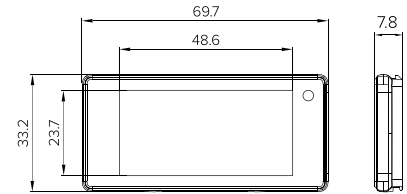

## TECHNICAL SPECIFICATIONS

Dimensions (mm)	50.1*25.3*5.95
Weight (g)	8
Case Colour	METAL
Temperature	0°~40°C
Humidity (%RH)	45~65
Protection Level	IP54
Led	7 colours
Refresh Rate	60.000 labels/hour
Certifications	ROHS, CE Standards

## TECHNICAL SPECIFICATIONS

Dimensions (mm)	46.7*35.8*10
Weight (g)	15.9
Case Colour	BLACK, WHITE (on request)
Temperature	0°~40°C
Humidity (%RH)	45~65
Protection Level	IP68
Led	7 colours
Refresh Rate	60.000 labels/hour
Certifications	ROHS, CE Standards, RCM, R-NZ, UKCA

## TECHNICAL SPECIFICATIONS

Dimensions (mm)	69.7*33.2*7.8
Weight (g)	23.8
Case Colour	BLACK, WHITE (on request)
Temperature	0°~40°C
Humidity (%RH)	45~65
Protection Level	IP68
Led	7 colours
Refresh Rate	60.000 labels/hour
Certifications	ROHS, CE Standards, RCM, R-NZ, UKCA

## TECHNICAL SPECIFICATIONS

Dimensions (mm)	69.7*33.2*7.8
Weight (g)	23.8
Case Colour	WHITE
Temperature	-25°~0°C
Humidity (%RH)	30~70
Protection Level	IP68
Led	7 colours
Refresh Rate	60.000 labels/hour
Certifications	ROHS, CE, FCC, MIC