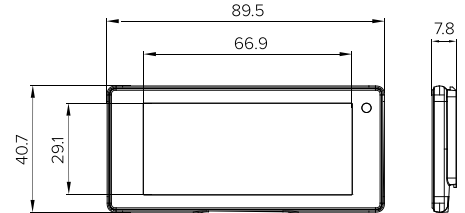

nebular pro 2.9

TECHNICAL SPECIFICATIONS

Dimensions (mm)	89.4*40.7*7.8
Weight (g)	33.1
Case Colour	BLACK, WHITE (on request)
Temperature	0°~40°C
Humidity (%RH)	45~65
Protection Level	IP68
Led	7 colours
Refresh Rate	60.000 labels/hour
Certifications	ROHS, CE Standards, UKCA

DISPLAY

Screen Size (mm)	89.5*40.7*7.8
Display Size (inches)	2.9"
Colour	BWRY (Black, White, Red, Yellow)
Resolution (pixel)	384*168
DPI	144
Number of Pages	8

BATTERIES

Battery	1*1030mAh
Battery Life	Up to 15 years (2 updates per day)

NFC

NFC	ISO/IEC 14443 Type A
	Supports NFC NDEF data format with 200 bytes read/write memory
Communication Range	max 10mm

WIRELESS RF PARAMETERS

Frequency	2402MHz - 2480MHz