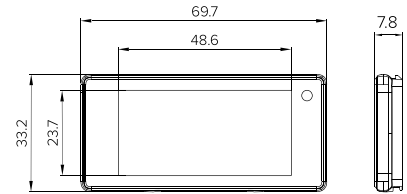

## TECHNICAL SPECIFICATIONS

Dimensions (mm)	50.1*25.3*5.95
Weight (g)	8
Case Colour	METAL
Temperature	0°~40°C
Humidity (%RH)	45~65
Protection Level	IP54
Led	7 colours
Refresh Rate	60.000 labels/hour
Certifications	ROHS, CE Standards

## TECHNICAL SPECIFICATIONS

Dimensions (mm)	46.7*35.8*10
Weight (g)	15.9
Case Colour	BLACK, WHITE (on request)
Temperature	0°~40°C
Humidity (%RH)	45~65
Protection Level	IP68
Led	7 colours
Refresh Rate	60.000 labels/hour
Certifications	ROHS, CE Standards, RCM, R-NZ, UKCA

## TECHNICAL SPECIFICATIONS

Dimensions (mm)	69.7*33.2*7.8
Weight (g)	23.8
Case Colour	BLACK, WHITE (on request)
Temperature	0°~40°C
Humidity (%RH)	45~65
Protection Level	IP68
Led	7 colours
Refresh Rate	60.000 labels/hour
Certifications	ROHS, CE Standards, RCM, R-NZ, UKCA

## TECHNICAL SPECIFICATIONS

Dimensions (mm)	69.7*33.2*7.8
Weight (g)	23.8
Case Colour	WHITE
Temperature	-25°~0°C
Humidity (%RH)	30~70
Protection Level	IP68
Led	7 colours
Refresh Rate	60.000 labels/hour
Certifications	ROHS, CE, FCC, MIC