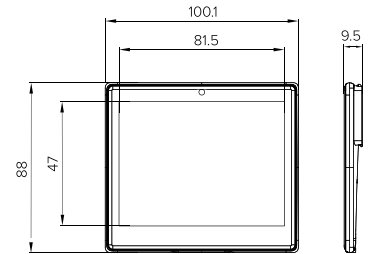

nebular pro 4.2

TECHNICAL SPECIFICATIONS

Dimensions (mm)	100.1*88*9.5
Weight (g)	79.6
Case Colour	BLACK, WHITE (on request)
Temperature	0°~40°C
Humidity (%RH)	45~65
Protection Level	IP68
Led	7 colours
Refresh Rate	60.000 labels/hour
Certifications	ROHS, CE Standards, RCM, R-NZ, UKCA

DISPLAY

Screen Size (mm)	84.8*63.6
Display Size (inches)	4.2"
Colour	BWRY (Black, White, Red, Yellow)
Resolution (pixel)	400*300
DPI	120
Number of Pages	8

BATTERIES

Battery	LiMnO₂
Battery Life	Up to 15 years (2 updates per day)

NFC

NFC	Supported
Communication Range	max 10mm

WIRELESS RF PARAMETERS

Frequency	2402MHz - 2480MHz