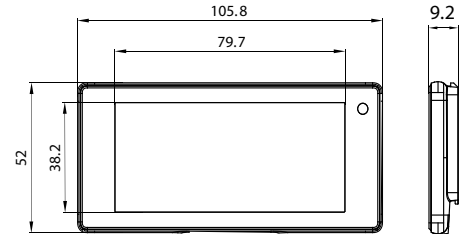

nebular pro 3.5

TECHNICAL SPECIFICATIONS

Dimensions (mm)	105.8*52.0*9.2
Weight (g)	47.5
Case Colour	BLACK
Temperature	0°~40°C
Humidity (%RH)	45~65
Protection Level	IP68
Led	7 colours
Refresh Rate	60.000 labels/hour
Certifications	ROHS, CE Standards, UKCA, RCM, R-NZ, MIC

DISPLAY

Screen Size (mm)	79.7*38.2
Display Size (inches)	3.5"
Colour	BWRY (Black, White, Red, Yellow)
Resolution (pixel)	384*168
DPI	123
Number of Pages	8

BATTERIES

Battery	1*1030mAh
Battery Life	Up to 15 years (2 updates per day)

NFC

NFC	ISO/IEC 14443 Type A
	Supports NFC NDEF data format with 200 bytes read/write memory
Communication Range	max 10mm

WIRELESS RF PARAMETERS

Frequency	2402MHz - 2480MHz