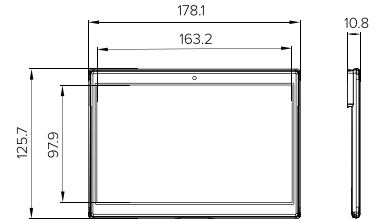

## TECHNICAL SPECIFICATIONS

Dimensions (mm)	100.1*88*9.5
Weight (g)	79.6
Case Colour	BLACK, WHITE (on request)
Temperature	0°~40°C
Humidity (%RH)	45~65
Protection Level	IP68
Led	7 colours
Refresh Rate	60.000 labels/hour
Certifications	ROHS, CE Standards, RCM, R-NZ, UKCA

## TECHNICAL SPECIFICATIONS

Dimensions (mm)	132.8*112.2*9.8
Weight (g)	159.5
Case Colour	BLACK, WHITE (on request)
Temperature	0°~40°C
Humidity (%RH)	45~65
Protection Level	IP68
Led	7 colours
Refresh Rate	60.000 labels/hour
Certifications	ROHS, CE Standards, UKCA, RCM, R-NZ

## DISPLAY

Screen Size (mm)	118.8*88.2
Display Size (inches)	5.83"
Colour	BWRY (Black, White, Red, Yellow)
Resolution (pixel)	648*480
DPI	138
Number of Pages	8

## TECHNICAL SPECIFICATIONS

Dimensions (mm)	178.1*125.7*10.8
Weight (g)	225.7
Case Colour	WHITE
Temperature	0°~40°C
Humidity (%RH)	45~65
Protection Level	IP68
Led	7 colours
Refresh Rate	60.000 labels/hour
Certifications	ROHS, CE Standards, UKCA