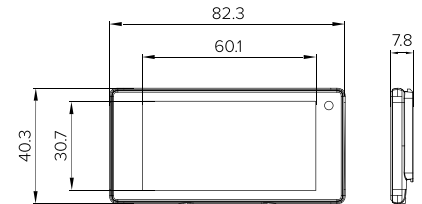

## TECHNICAL SPECIFICATIONS

Dimensions (mm)	69.7*33.2*7.8
Weight (g)	23.8
Case Colour	WHITE
Temperature	-25°~0°C
Humidity (%RH)	30~70
Protection Level	IP68
Led	7 colours
Refresh Rate	60.000 labels/hour
Certifications	ROHS, CE, FCC, MIC

## TECHNICAL SPECIFICATIONS

Dimensions (mm)	82.3*40.3*7.8
Weight (g)	31
Case Colour	BLACK, WHITE (on request)
Temperature	0°~40°C
Humidity (%RH)	45~65
Protection Level	IP68
Led	7 colours
Refresh Rate	60.000 labels/hour
Certifications	ROHS, CE Standards, RCM, R-NZ, UKCA

## DISPLAY

Screen Size (mm)	60.1*30.7
Display Size (inches)	2.66"
Colour	BWRY (Black, White, Red, Yellow)
Resolution (pixel)	360*184
DPI	153
Number of Pages	8

## TECHNICAL SPECIFICATIONS

Dimensions (mm)	82.3*40.3*7.8
Weight (g)	31
Case Colour	WHITE
Temperature	-25°~0°C
Humidity (%RH)	30~70
Protection Level	IP68
Led	7 colours
Refresh Rate	60.000 labels/hour
Certifications	ROHS, CE, FCC, MIC