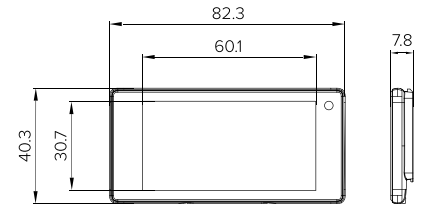

nebular pro 2.7

TECHNICAL SPECIFICATIONS

Dimensions (mm)	82.3*40.3*7.8
Weight (g)	31
Case Colour	BLACK, WHITE (on request)
Temperature	0°~40°C
Humidity (%RH)	45~65
Protection Level	IP68
Led	7 colours
Refresh Rate	60.000 labels/hour
Certifications	ROHS, CE Standards, RCM, R-NZ, UKCA

DISPLAY

Screen Size (mm)	60.1*30.7
Display Size (inches)	2.66"
Colour	BWRY (Black, White, Red, Yellow)
Resolution (pixel)	360*184
DPI	153
Number of Pages	8

BATTERIES

Battery	1*1030mAh
Battery Life	Up to 15 years (2 updates per day)

NFC

NFC	ISO/IEC 14443 Type A
	Supports NFC NDEF data format with 200 bytes read/write memory
Communication Range	max 10mm

WIRELESS RF PARAMETERS

Frequency	2402MHz - 2480MHz