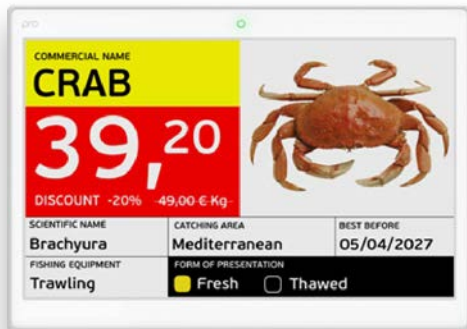

nebular pro 7.5

TECHNICAL SPECIFICATIONS

Dimensions (mm)	178.1*125.7*10.8
Weight (g)	225.7
Case Colour	WHITE
Temperature	0°~40°C
Humidity (%RH)	45~65
Protection Level	IP68
Led	7 colours
Refresh Rate	60.000 labels/hour
Certifications	ROHS, CE Standards, UKCA

DISPLAY

Screen Size (mm)	163.2*97.9
Display Size (inches)	7.5"
Colour	BWRY (Black, White, Red, Yellow)
Resolution (pixel)	800*480
DPI	126
Number of Pages	8

BATTERIES

Battery	2*1030mAh
Battery Life	Up to 15 years (2 updates per day)

NFC

NFC	ISO/IEC 14443 Type A
	Supports NFC NDEF data format with 200 bytes read/write memory
Communication Range	max 10mm

WIRELESS RF PARAMETERS

Frequency	2402MHz - 2480MHz