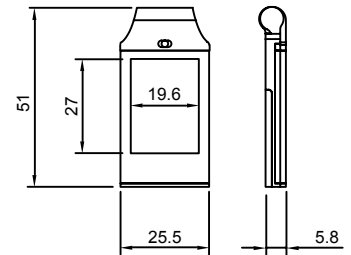

## TECHNICAL SPECIFICATIONS

Dimensions (mm)	50.1*25.3*5.95
Weight (g)	8
Case Colour	METAL
Temperature	0°~40°C
Humidity (%RH)	45~65
Protection Level	IP54
Led	7 colours
Refresh Rate	60.000 labels/hour
Certifications	ROHS, CE Standards

## TECHNICAL SPECIFICATIONS

Dimensions (mm)	46.7*35.8*10
Weight (g)	15.9
Case Colour	BLACK, WHITE (on request)
Temperature	0°~40°C
Humidity (%RH)	45~65
Protection Level	IP68
Led	7 colours
Refresh Rate	60.000 labels/hour
Certifications	ROHS, CE Standards, RCM, R-NZ, UKCA

## TECHNICAL SPECIFICATIONS

Dimensions (mm)	69.7*33.2*7.8
Weight (g)	23.8
Case Colour	BLACK, WHITE (on request)
Temperature	0°~40°C
Humidity (%RH)	45~65
Protection Level	IP68
Led	7 colours
Refresh Rate	60.000 labels/hour
Certifications	ROHS, CE Standards, RCM, R-NZ, UKCA