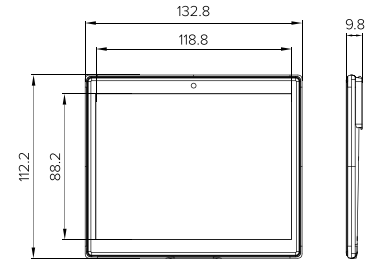

## TECHNICAL SPECIFICATIONS

Dimensions (mm)	89.4*40.7*7.8
Weight (g)	33.1
Case Colour	BLACK, WHITE (on request)
Temperature	0°~40°C
Humidity (%RH)	45~65
Protection Level	IP68
Led	7 colours
Refresh Rate	60.000 labels/hour
Certifications	ROHS, CE Standards, UKCA

## TECHNICAL SPECIFICATIONS

Dimensions (mm)	100.1*88*9.5
Weight (g)	79.6
Case Colour	BLACK, WHITE (on request)
Temperature	0°~40°C
Humidity (%RH)	45~65
Protection Level	IP68
Led	7 colours
Refresh Rate	60.000 labels/hour
Certifications	ROHS, CE Standards, RCM, R-NZ, UKCA

## DISPLAY

Screen Size (mm)	84.8*63.6
Display Size (inches)	4.2"
Colour	BWRY (Black, White, Red, Yellow)
Resolution (pixel)	400*300
DPI	120
Number of Pages	8

## TECHNICAL SPECIFICATIONS

Dimensions (mm)	132.8*112.2*9.8
Weight (g)	159.5
Case Colour	BLACK, WHITE (on request)
Temperature	0°~40°C
Humidity (%RH)	45~65
Protection Level	IP68
Led	7 colours
Refresh Rate	60.000 labels/hour
Certifications	ROHS, CE Standards, UKCA, RCM, R-NZ